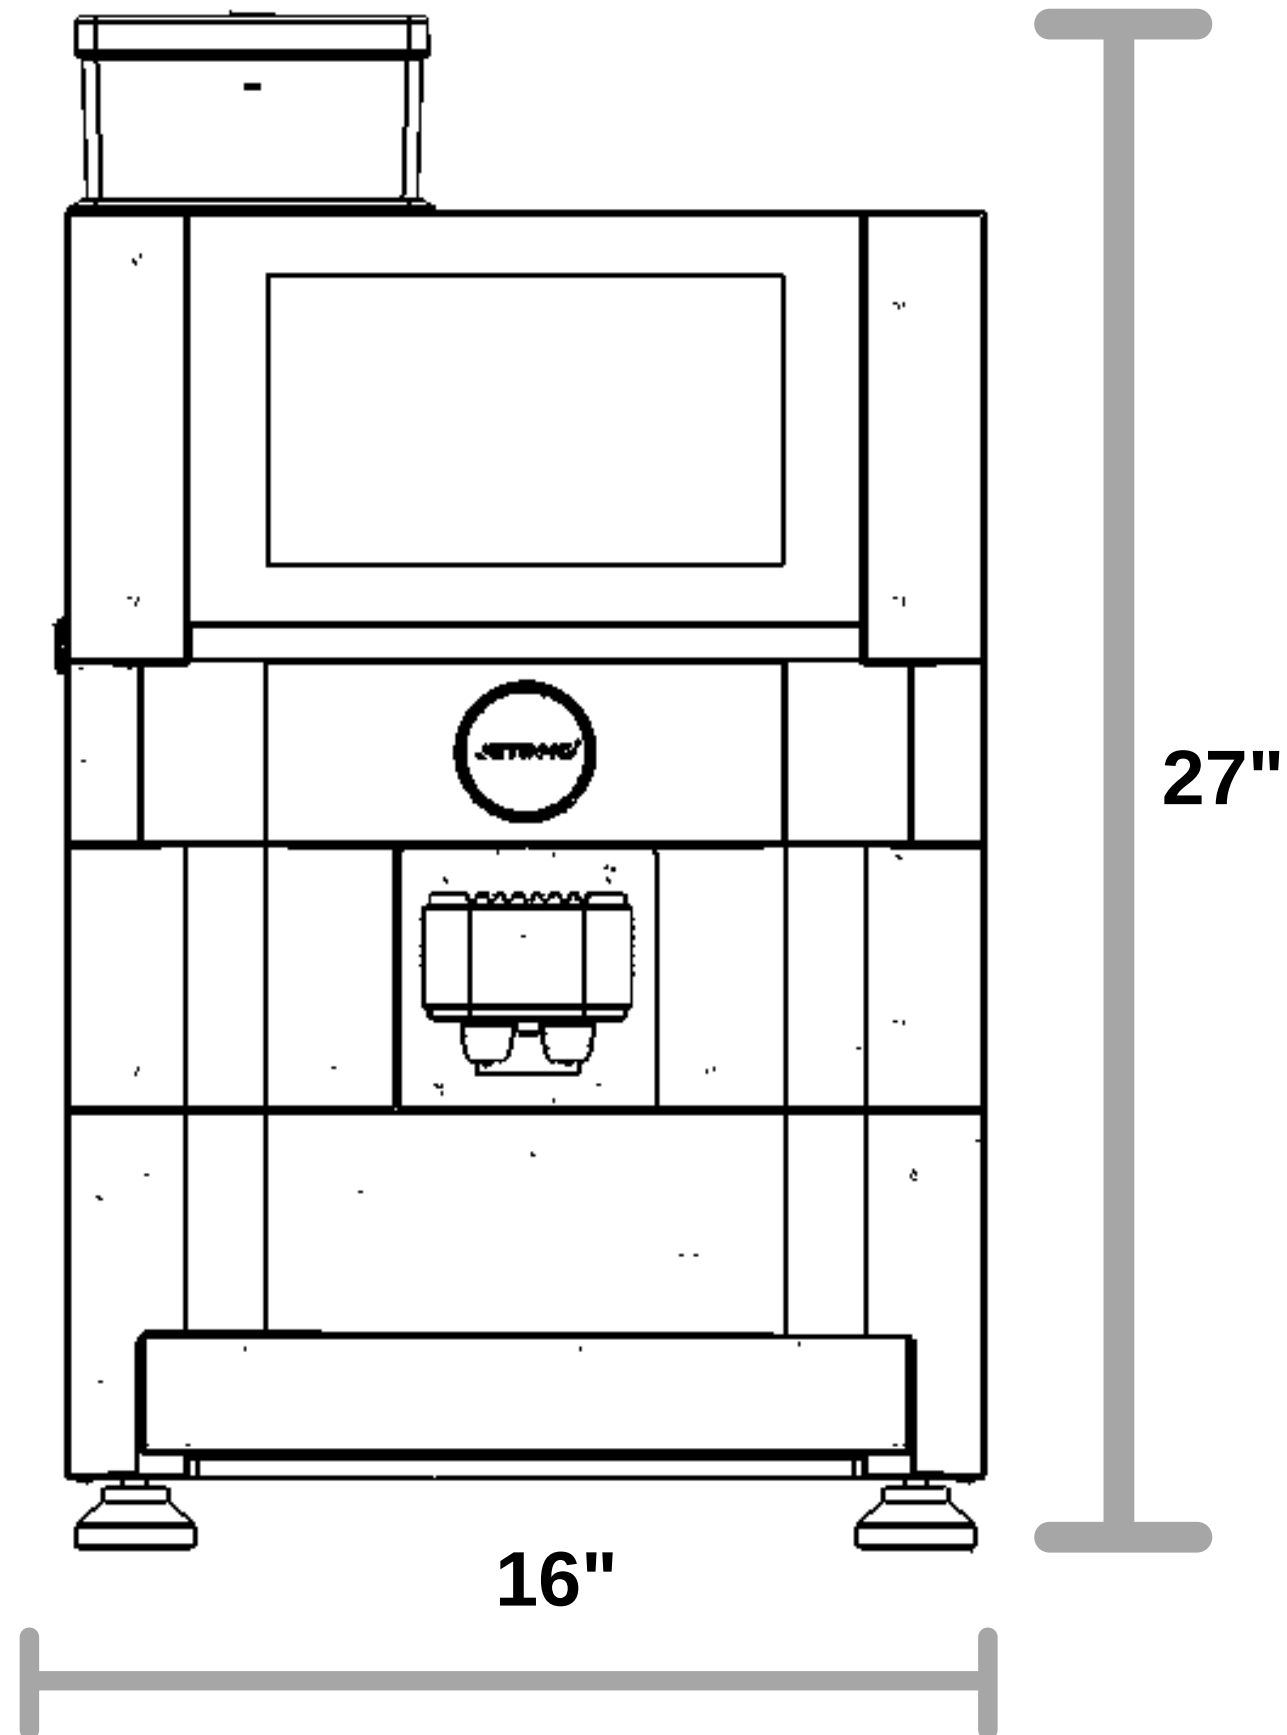

SENSA

Tabletop bean-to-cup
espresso coffee machine

FRONT VIEW

TOP VIEW

MACHINE

Model: SENSА
Part Number: 10001
Weight: 110 lbs

ELECTRIC

Voltage: 110v
Watts: 1800
Amps: 18
Receptacle: 5-15RGFI